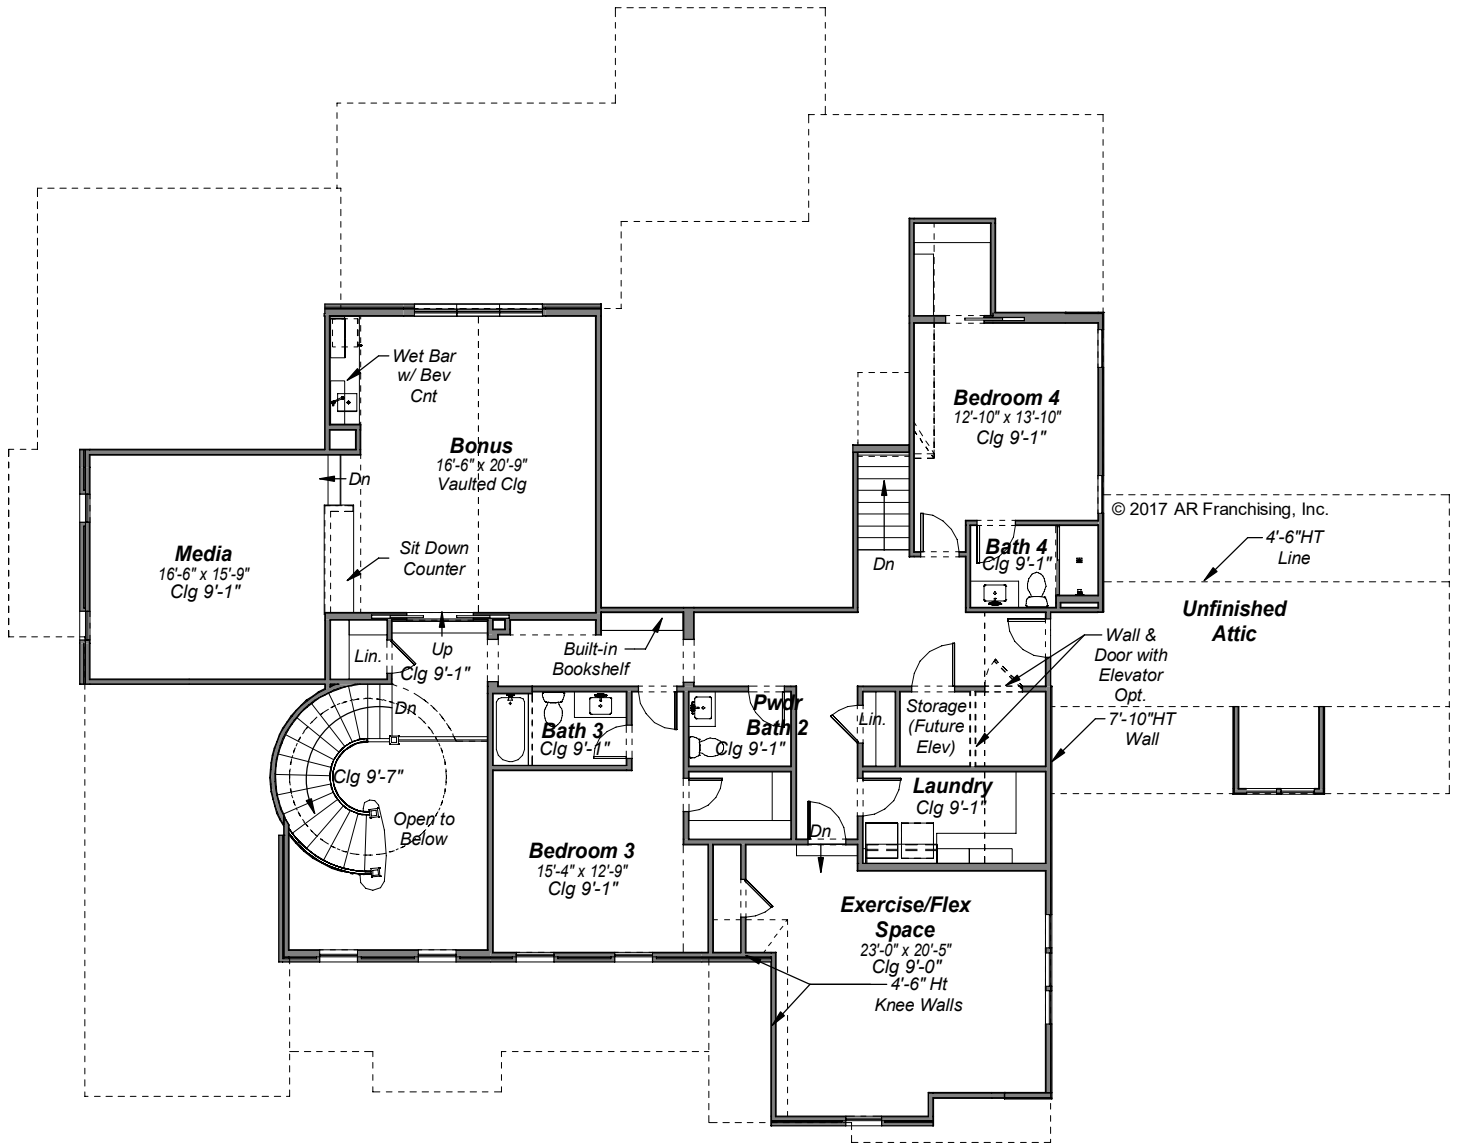

© 2017 AR Franchising, Inc.