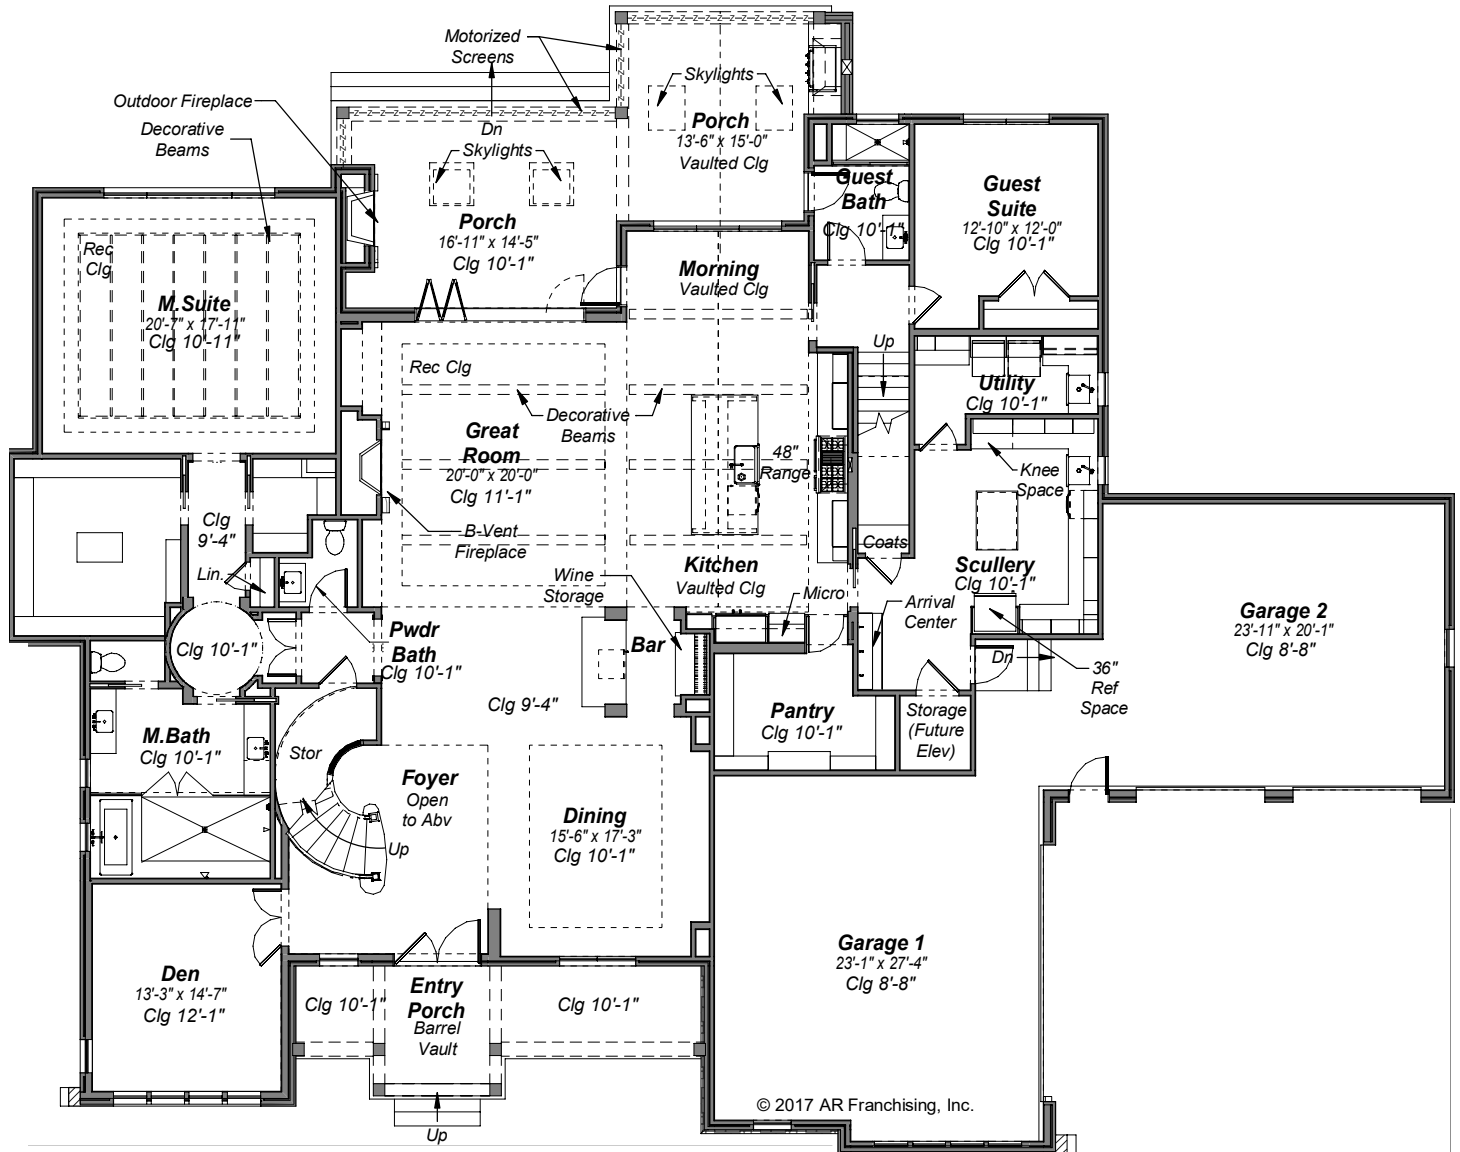

Finished Square Footage	
Main Level	3,687
Upper Level	2,319
Total Finished	6,006
Unfinished Attic	563

MEASUREMENT IN FEET

This plan is the sole and exclusive property of AR Franchising, Inc.
 The reproduction, use or modification of this plan, for any purpose other than building a home with AR Homes or its authorized franchisees, is strictly prohibited.

Note: Plan information is conceptual only. Certain items may be changed at production stage.

Franchise: #46 Heathstone Luxury Homes, LLC
 File #: Arlington-I 1580F-R-02-2S/2F-"B"
 Drawn By: MDF
 Date: July 21, 2020

A Custom Plan for:
The Southern Comfort